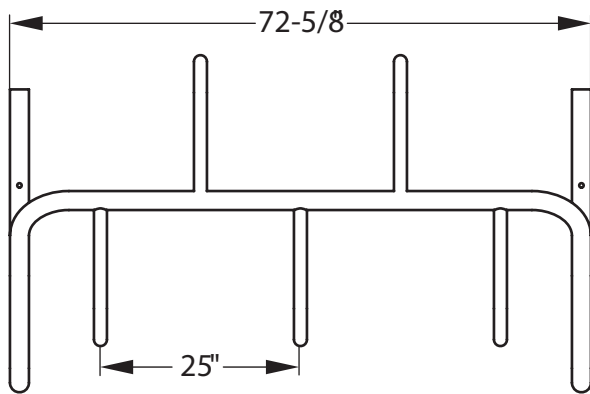

SPARTAN™ DOUBLE SIDED | 5 LOOPS 7 BIKES

2-3/8 O.D. STEEL TUBING

1-5/8 O.D. STEEL TUBING

3/4" O.D. SOLID
LOCKING ROD

ELEVATION VIEW