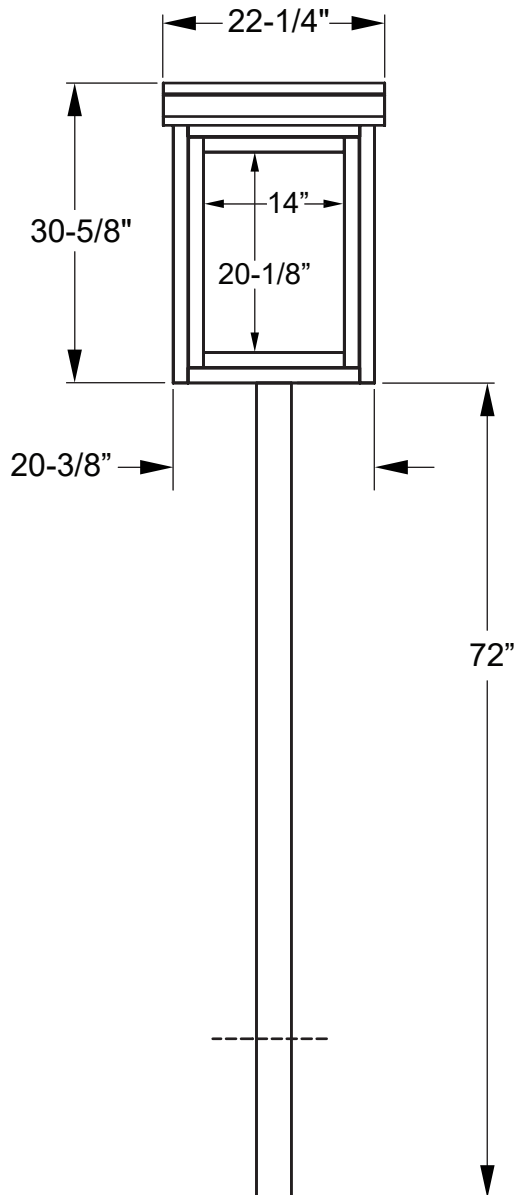

**SMALL OUTDOOR MESSAGE CENTER**

TRUNCATE TO PREFERRED HEIGHT  
FOR SURFACE MOUNTING  
OR  
SINK EXCESS BELOW GRADE LINE  
FOR IN-GROUND MOUNTING