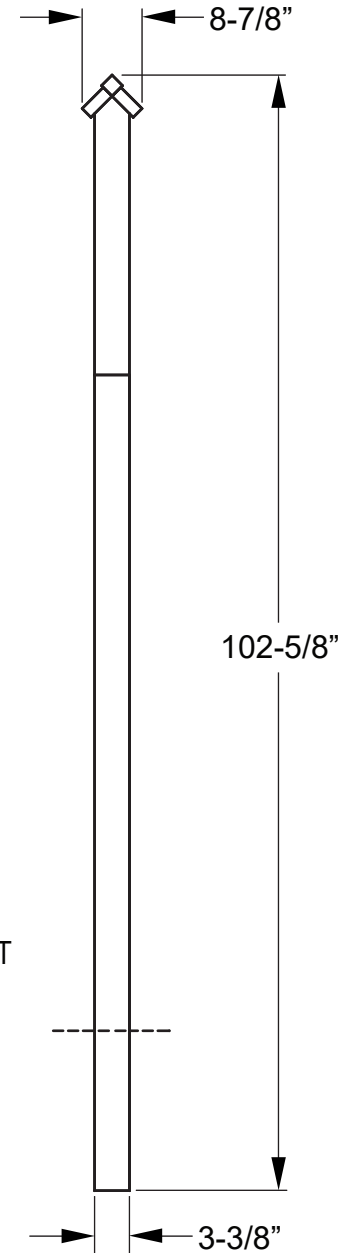

**SMALL OUTDOOR MESSAGE CENTER**

TRUNCATE TO PREFERRED HEIGHT  
FOR SURFACE MOUNTING  
OR  
SINK EXCESS BELOW GRADE LINE  
FOR IN-GROUND MOUNTING