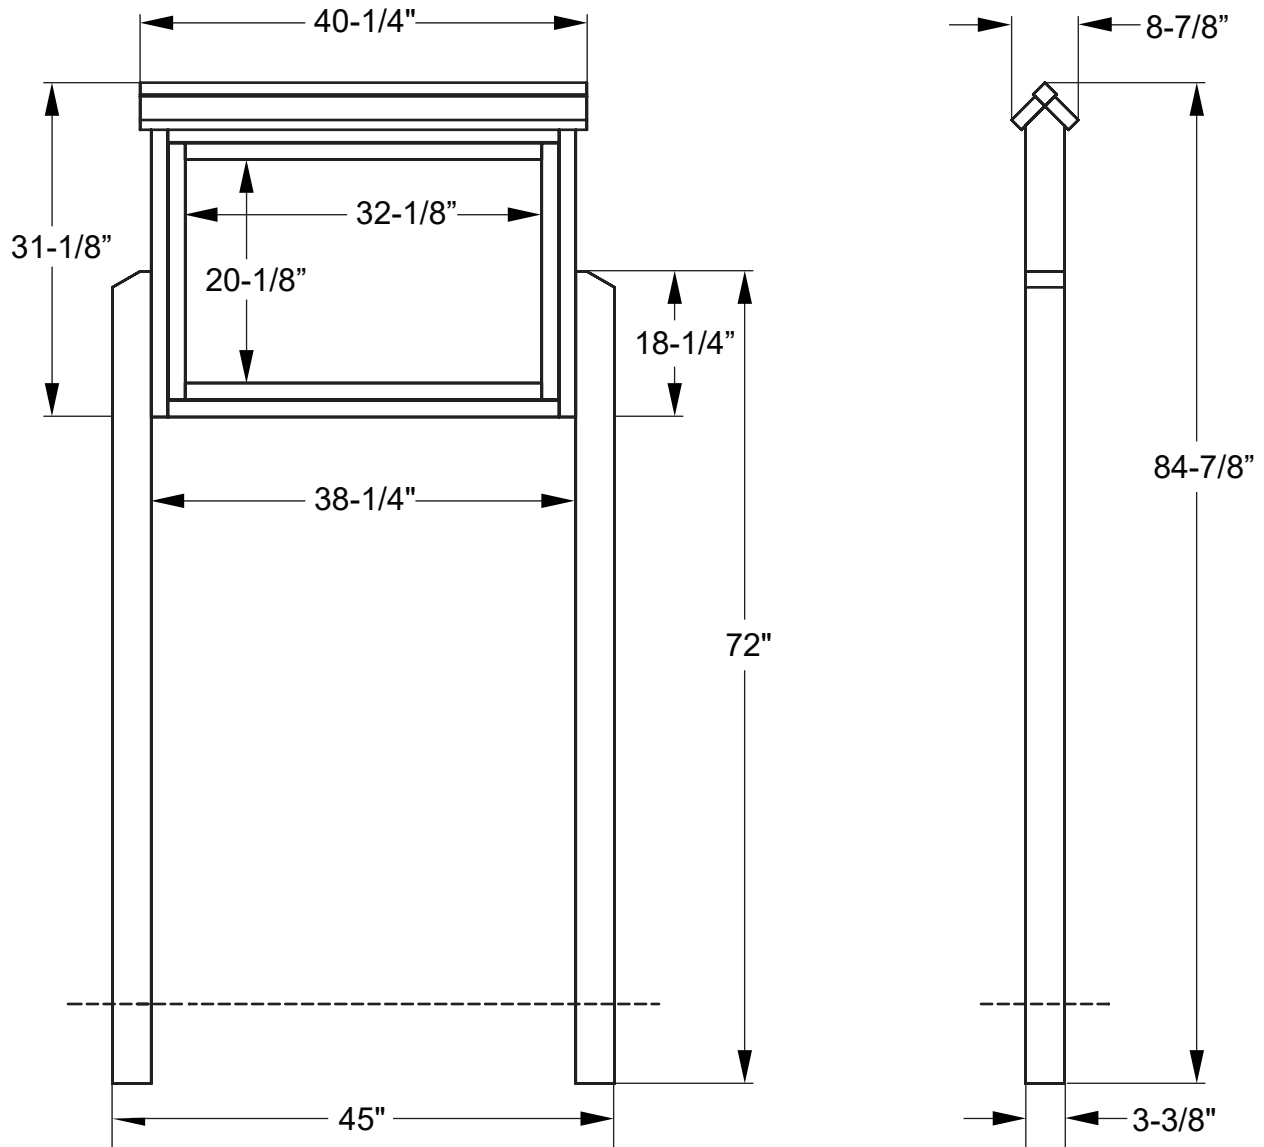

MEDIUM OUTDOOR MESSAGE CENTER

TRUNCATE TO PREFERRED HEIGHT
FOR SURFACE MOUNTING
OR
SINK EXCESS BELOW GRADE LINE
FOR IN-GROUND MOUNTING