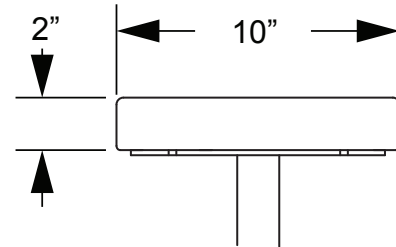

**TEAM SERIES ALUMINUM PLAYER BENCHES
WITH GALVANIZED FRAME | 8' SURFACE MOUNT**

Attach Using
3/8 x 2-3/4" Concrete Anchor
1-5/8" minimum embedment

**CONCRETE ANCHOR
ATTACHMENT**