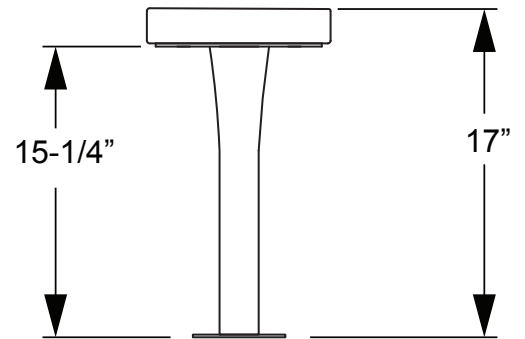

**TEAM SERIES ALUMINUM PLAYER BENCHES
WITH GALVANIZED FRAME | 8' SURFACE MOUNT**

Attach Using
3/8 x 2-3/4" Concrete Anchor
1-5/8" minimum embedment

**CONCRETE ANCHOR
ATTACHMENT**