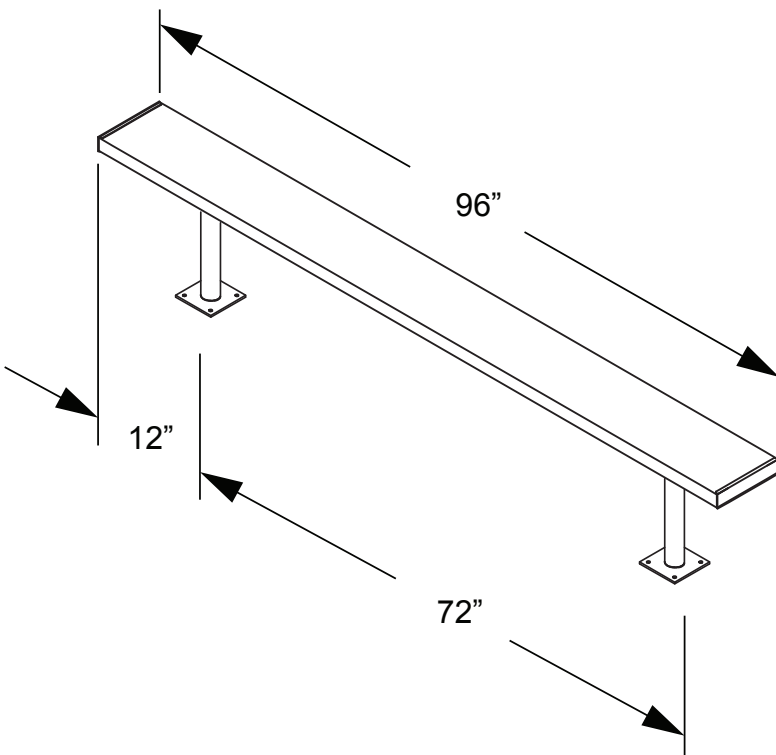

**TEAM SERIES ALUMINUM PLAYER BENCHES
WITH GALVANIZED FRAME | 8' SURFACE MOUNT**

Attach Using
3/8 x 2-3/4" Concrete Anchor
1-5/8" minimum embedment

**CONCRETE ANCHOR
ATTACHMENT**