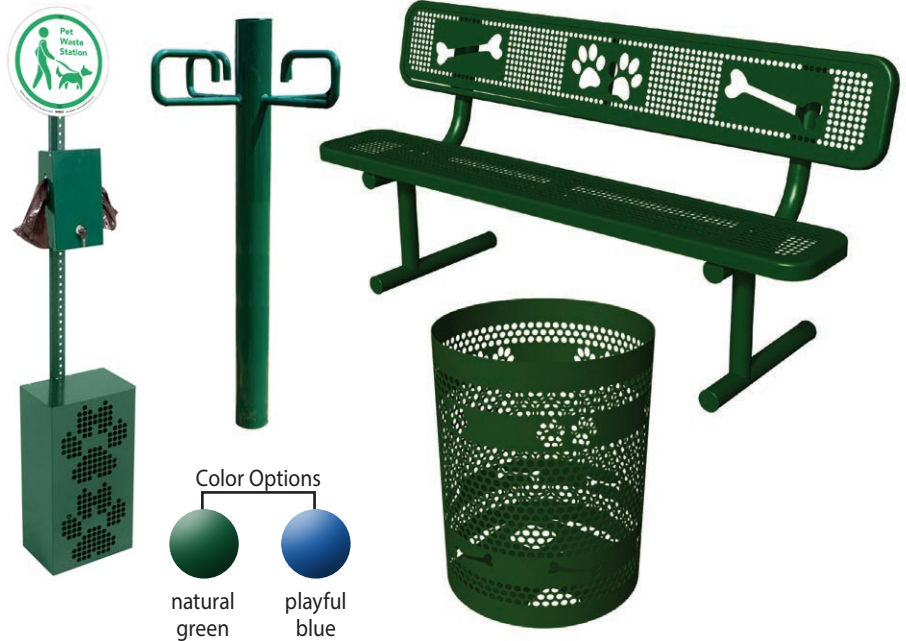

Deluxe Dog Park Amenities Kit

Welcome visitors to the dog park with the Deluxe Site Amenities Kit. The kit includes a Welcome Sign, a Pooch Perch Bench in your choice of style: Perforated, Slat or Wave, a Tidy Up Trash Receptacle, a Leash Post, and a Pet Waste Station (with 2 boxes of waste bags). All amenities in the kit except the Leash Post feature a decorative paw print and bone detail and are available in blue or green color options (except the Pet Waste Station which is available only in green).

DELUXE DOG PARK AMENITIES KIT

BARK-DAKIT	(552 lbs)	\$2,399.00
<small>(Prices F.O.B. Factory)</small>		

Dog Park Amenities Kit

Bring the whole dog park together with these often overlooked amenities that make the experience for guests that much better. The kit includes a Pet Waste Station complete with two boxes of waste bags, Sit and Stay Bench with your choice of Portable, Surface or In-ground Mount, Tidy Up Trash Receptacle and a Leash Post. All the amenities in the kit except the Leash Post features a decorative paw print and bone detail and are available in blue or green color options (except the Pet Waste Station which is available only in green) to match the natural or playful BarkPark color schemes.

DOG PARK AMENITIES KIT

BARK-AKIT	(264 lbs)	\$1,749.00
<small>(Prices F.O.B. Factory)</small>		

Fire Hydrant Replica

We're not exactly sure why the fire hydrant has such seemingly magical powers over the canine population but we do think it's clear that dogs really like them. It's that natural addition to any Dog Park — and is sure to be one of the main social scenes. Made from solid steel with a thermoplastic coating that is resistant to urine and corrosion.