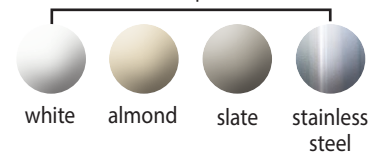

(Prices F.O.B. Factory)

Hood Top Lid

Flat Top Lid

Dome Top Lid

Color Options

Available in three different sizes, to meet just about any volume requirements, and choose the color options as shown to meet the décor.

Color Options