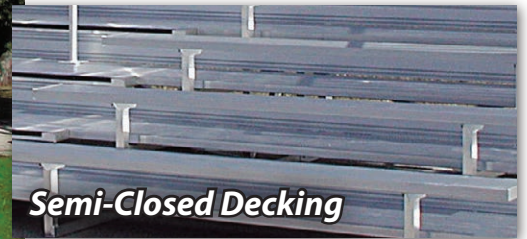

Compliant Bleachers

Model BGS-022

- 4, 5, 8, 10 & 15 Row Units
- 21', 27' & 33' Lengths
- 10" Seat Planks
- 17" Front Row Height
- Double Footboards & Risers
- Chain-Link Guardrail
- Aisle with Handrails

Additional Options

- Aluminum or Galvanized
- Vertical Picket Guardrail
- ADA - Universal Access
- Towable (21' & 27' Only)

8" Rise / 24" Tread

Semi-Closed Decking

Mid-Aisle Grab Rail

These bleachers are fully compliant with BOCA, IBC and ICC codes as of 1/1/2017. We recommend you anchor these units to a concrete pad, piers, etc.