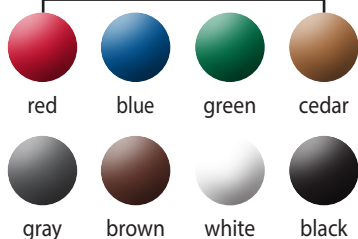

In-ground Mount

Surface Mount

Brooklyn Recycled Plastic Bench

The Brooklyn recycled plastic outdoor bench features arched style frames that form a peaceful and inviting impression. The recycled plastic planks are virtually maintenance-free. They do not need to be sealed, painted, or stained. UV protection ensures they will stay beautiful, much longer than wood. Any marks from pens and markers can be easily washed off. Paint will not bond to the surface and can be removed with sandpaper. Surface cuts or scratches can be simply ironed away.

BROOKLYN RECYCLED PLASTIC BENCH

PB4-BROOK	4' Bench	Black Frame	(110 lbs)	$385.00
PB6-BROOK	6' Bench	Black Frame	(160 lbs)	$475.00

(Prices F.O.B. Factory)