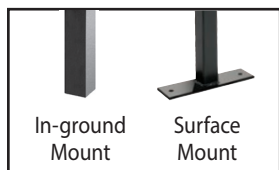

In-ground Mount

Surface Mount

Brooklyn Recycled Plastic Bench

The Brooklyn recycled plastic outdoor bench features arched style frames that form a peaceful and inviting impression. The recycled plastic planks are virtually maintenance-free. They do not need to be sealed, painted, or stained. UV protection ensures they will stay beautiful, much longer than wood. Any marks from pens and markers can be easily washed off. Paint will not bond to the surface and can be removed with sandpaper. Surface cuts or scratches can be simply ironed away.

BROOKLYN RECYCLED PLASTIC BENCH

PB4-BROOK	4' Bench	Black Frame	(110 lbs)	$385.00
PB6-BROOK	6' Bench	Black Frame	(160 lbs)	$475.00

(Prices F.O.B. Factory)