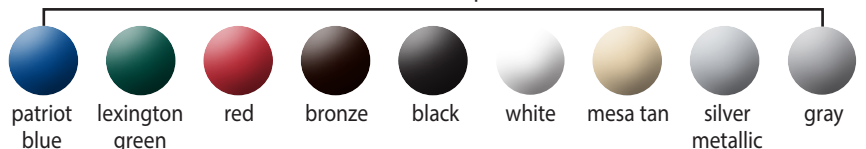

### BACKLESS BENCH WITH END ARMS

CB6NBE-R 6' Length (120 lbs) \$969.00

CB8NBE-R 8' Length (138 lbs) \$1,099.00

(Prices F.O.B. Factory)

Frame Color Options

Please visit  
[www.belson.com](http://www.belson.com)  
for additional  
colors & sizes.