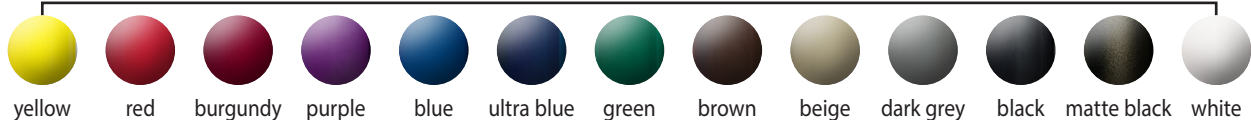

Powder-Coated Color Options

yellow

red

burgundy

purple

blue

ultra blue

green

brown

beige

dark grey

black

matte black

white