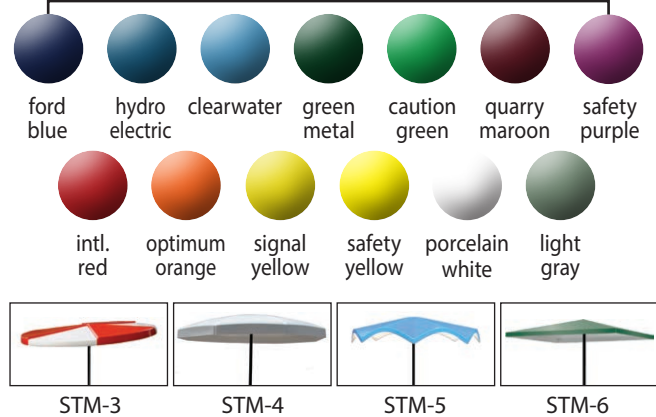

6' Round Fiberglass Picnic Tables & Fiberglass Umbrellas

These durable and comfortable 6' round fiberglass picnic tables with 42" table tops enhance their surroundings and are available in a wide variety of colors. The striking color is achieved with a commercial grade two-part (catalyzed) polyurethane paint process, guaranteed not to crack, fade or peel. The powder-coated frame is bolted together with high-grade stainless steel hardware. The built-in umbrella holder prevents wobbling and the smart design provides more foot space.

6' ROUND FIBERGLASS TABLE WITH UMBRELLA HOLE

STM-10 6' Round with Black Frame (200 lbs) \$1,400.00

FIBERGLASS UMBRELLA

STM-2	Round Starburst Design	6' Dia.	(65 lbs)	\$800.00
STM-8	Round Starburst Design	8' Dia.	(115 lbs)	\$1,060.00
STM-3	Round Pinwheel Design	6' Dia.	(65 lbs)	\$800.00
STM-5	Round Wave Design	6' Dia.	(85 lbs)	\$940.00
STM-4	Octagon Valance Design	6' Dia.	(75 lbs)	\$940.00
STM-6	Square Bistro Design	6' Dia.	(85 lbs)	\$940.00

(Prices F.O.B. Factory)

Color Options

Fiberglass Picnic Tables and Umbrellas

Add lively color to your recreation and food service areas. The frames are made of 1-5/8" O.D. tube and powder-coated black for durability. The fiberglass tops and seats are coated with 20 mil. thick Ultragel for lasting beauty and durability. The 48" square table has optional backrests consisting of one backrest frame and one plank per seat. Four backrests would be required for all four seats. Fiberglass umbrellas are tough, weather-resistant and come with pole and swivels. They are 7-1/2' in diameter with a 1-1/2" diameter pole. Both tables and umbrella are available in the colors shown. Some assembly required.

(Prices F.O.B. Factory)

Color Options