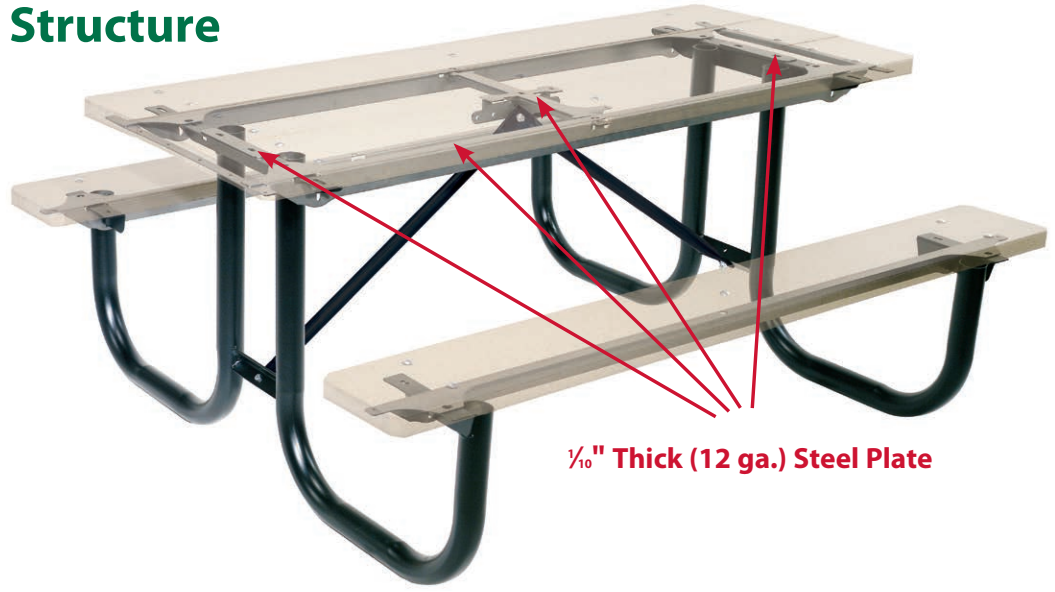

## The Belson Super Structure

The traditional recycled plastic picnic tables shown here all come with a galvanized or black powder-coated "Super Structure" fabricated from 1/10" (12 ga.) galvanized steel plate. This special reinforcement will easily support the heaviest loads and still maintain the integrity of the recycled plastic seats and tops.

**1/10" Thick (12 ga.) Steel Plate**

Recycled Plastic Slats  
Color Options

### Specifications

Leg Size: 2 3/8" O.D. Tubing  
 Frame: Welded Frame  
 Frame Finish: Black Powder-Coated or Galvanized.  
 Full Specifications: Please see page 3.